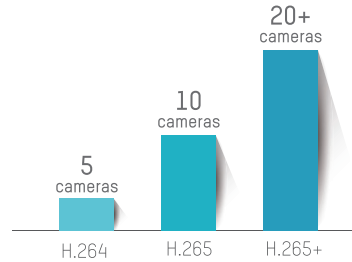

4MP SUPER-HIGH DEFINITION RESOLUTION

Sharp detail in the daytime

High color fidelity at night

H.265+

HIKVISION'S OWN HIGH-EFFICIENCY CODEC

The H.265+ high-efficiency codec not only reduces bandwidth but also decreases storage requirements, improving overall system performance by up to 83%. Compared to H.265, H.265+ can double surveillance recording duration. And compared to H.264, it can support four times the number of video cameras – or more. HiLook saves you time and resources with H.265+.

24-Hour recording file size (GB) comparing H.264, H.265, and H.265+

*Data was tested in a common scene; for reference only.

20 MB Broadband Network

Eight 2-MP cameras

5TB HDDs

WDR

COLOR CORRECTION FOR EXCELLENT IMAGING

Wide dynamic range (WDR) performance maintains image fidelity without detail loss when facing toward harsh light. The 120 dB WDR integrated into HiLook's network cameras ensures accurate on-screen colour when facing toward bright sunlight, for example. In these environments, conventional cameras would record a only silhouette, rendering critical footage useless. HiLook records with accurate colour and detail, 24/7.