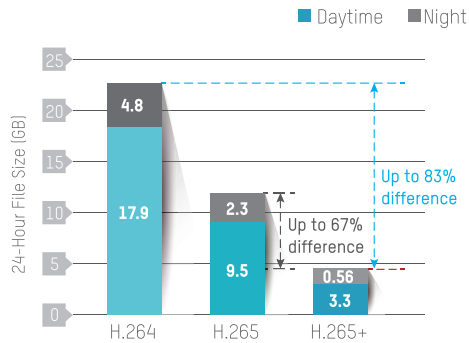

4MP SUPER-HIGH DEFINITION RESOLUTION

Sharp detail in the daytime

High color fidelity at night

H.265+

HIKVISION'S OWN HIGH-EFFICIENCY CODEC

The H.265+ high-efficiency codec not only reduces bandwidth but also decreases storage requirements, improving overall system performance by up to 83%. Compared to H.265, H.265+ can double surveillance recording duration. And compared to H.264, it can support four times the number of video cameras – or more. HiLook saves you time and resources with H.265+.

24-Hour recording file size (GB) comparing H.264, H.265, and H.265+

*Data was tested in a common scene; for reference only.

20 MB Broadband Network

Eight 2-MP cameras

5TB HDDs

WDR

COLOR CORRECTION FOR EXCELLENT IMAGING

Wide dynamic range (WDR) performance maintains image fidelity without detail loss when facing toward harsh light. The 120 dB WDR integrated into HiLook's network cameras ensures accurate on-screen colour when facing toward bright sunlight, for example. In these environments, conventional cameras would record a only silhouette, rendering critical footage useless. HiLook records with accurate colour and detail, 24/7.