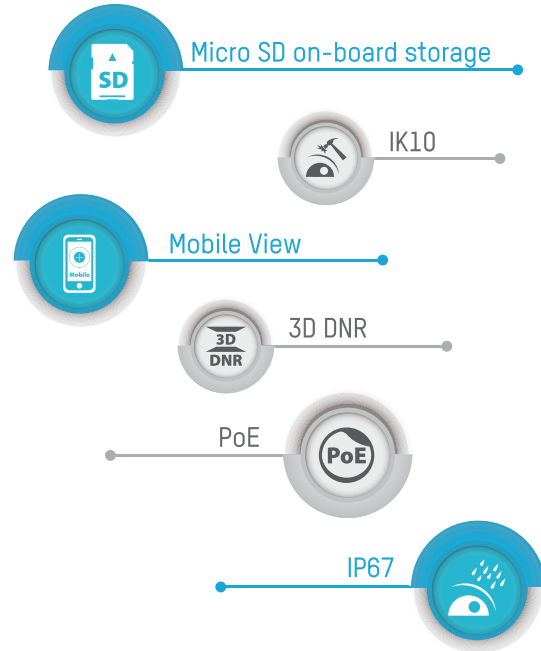

Wide dynamic range (WDR) performance maintains image fidelity without detail loss when facing toward harsh light. The 120 dB WDR integrated into HiLook's network cameras ensures accurate on-screen colour when facing toward bright sunlight, for example. In these environments, conventional cameras would record a only silhouette, rendering critical footage useless. HiLook records with accurate colour and detail, 24/7.

WDR off

WDR on

EXIR 2.0

EXTENDED INFRARED POWER

For 24-hour surveillance, infrared video is essential at night and in dark environments. EXIR 2.0 provides a higher luminous efficiency for infrared surveillance, improving images where and when it's critical. The amazing 500-metre (1,500-foot) range, combined with up to 4 MP super-HD imaging, makes it the ultimate performer in demanding applications.

EXIR 2.0

MORE FEATURES

NETWORK CAMERA

IPC-B140H

4MP Bullet IR Network Camera

- Up to 4 MP high resolution
- 2.8/4/6 mm fixed lens
- Supports H.265+/H.265, H.264+/H.264
- Front Cover: Metal
- Rear Cover & Bracket: Plastic
- IR Range: Up to 30 m
- IP67, DWDR
- Supports PoE

IPC-D140H

4MP Dome IR Network Camera

- Up to 4 MP high resolution
- 2.8/4/6 mm fixed lens
- Supports H.265/H.265+, H.264/H.264+
- Base: Metal, Cover: Plastic
- IR Range: Up to 30 m
- IP67, IK10, DWDR
- Supports PoE