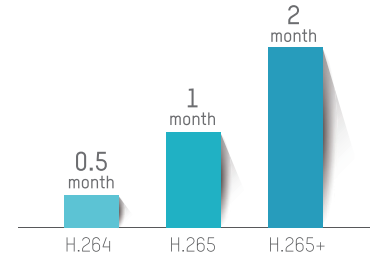

24-Hour recording file size (GB) comparing H.264, H.265, and H.265+

*Data was tested in a common scene; for reference only.

20 MB Broadband Network

Eight 2-MP cameras

5TB HDDs

WDR

COLOR CORRECTION FOR EXCELLENT IMAGING